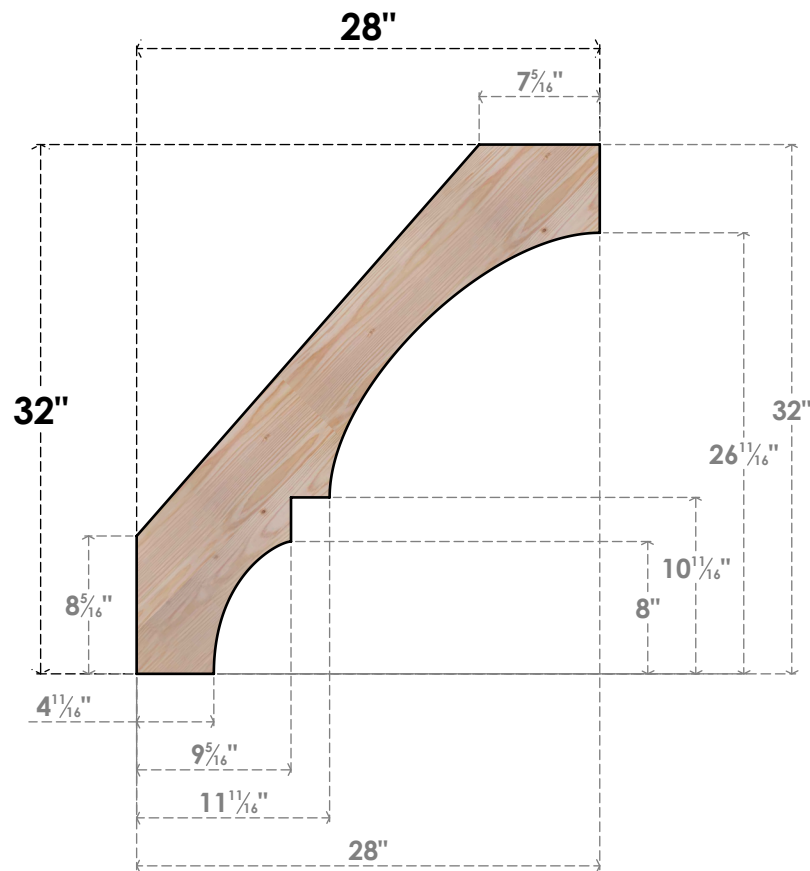

# BRC06X28X32BOA00SDF

5 1/2"W X 28"D X 32"H BALBOA SMOOTH BRACE, DOUGLAS FIR

**SIDE**

**FRONT**

EKENA MILLWORK  
 2300 WEST MAIN ST.  
 CLARKSVILLE, TX 75426  
 TOLL FREE: 866-607-0453  
 WWW.EKENAMILLWORK.COM

**NOTES**

1. INSTALLATION TO BE COMPLETED IN ACCORDANCE WITH MANUFACTURER'S SPECIFICATIONS.
2. DRAWING MAY NOT BE TO SCALE
3. THIS DRAWING IS INTENDED FOR DESIGN AND PLANNING PURPOSES ONLY.
4. ALL INFORMATION CONTAINED HEREIN WAS CURRENT AT THE TIME OF DEVELOPMENT BUT MUST BE REVIEWED AND APPROVED BY THE PRODUCT MANUFACTURER TO BE CONSIDERED ACCURATE.
5. PRODUCTS ARE NOT KILN DRIED. THIS ITEM IS UNIQUE AND WILL CONTAIN THE NATURAL VARIATIONS THAT THE WOOD SPECIES OFFERS. THIS MAY RESULT IN VARIATIONS UP TO 1/4"